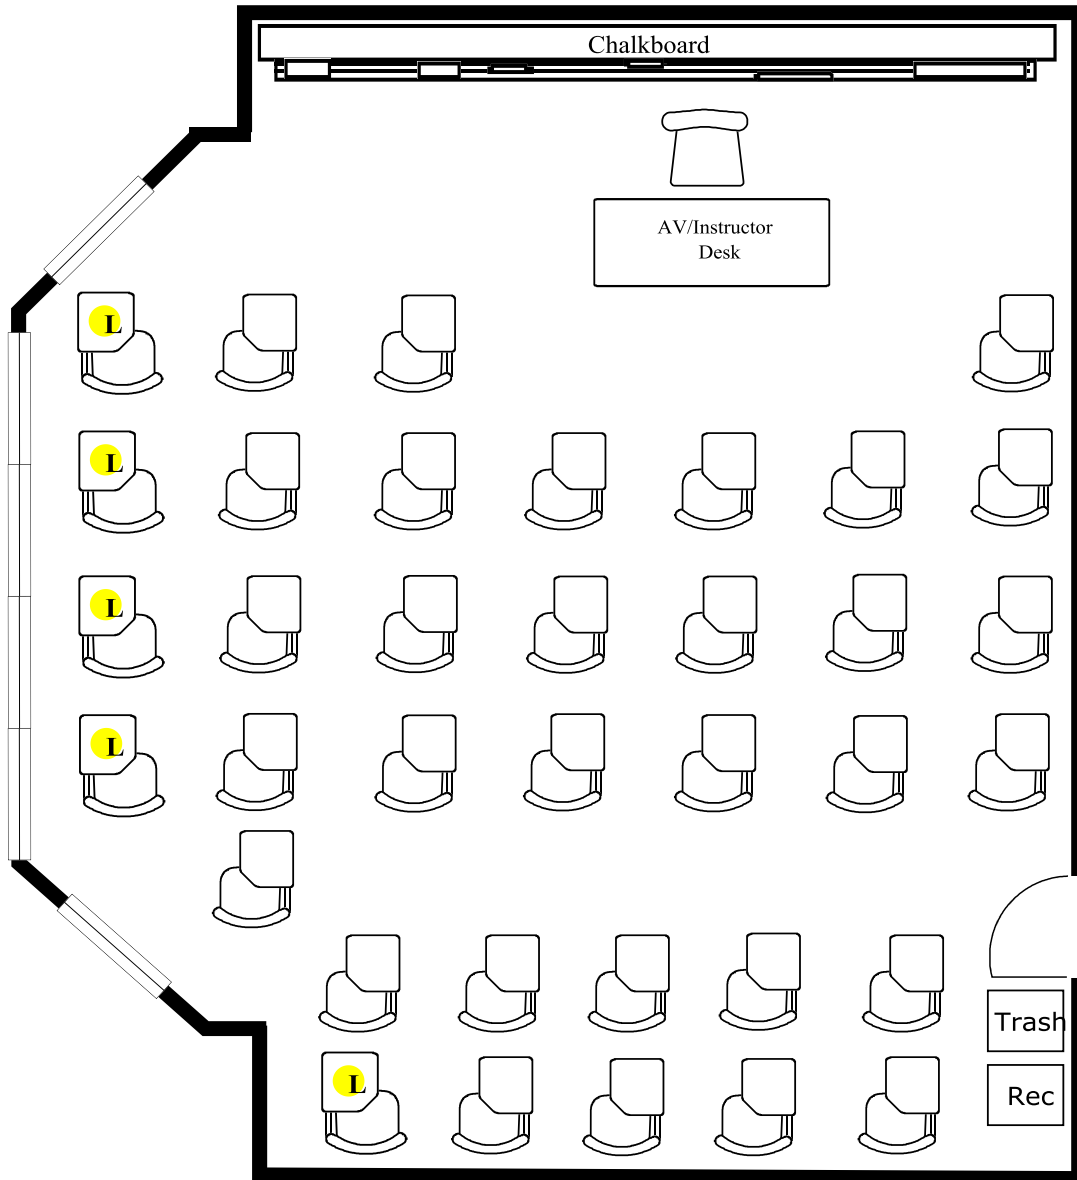

# Cupples II 203

**L** Left-Handed Desk

Total Student Seating: 36