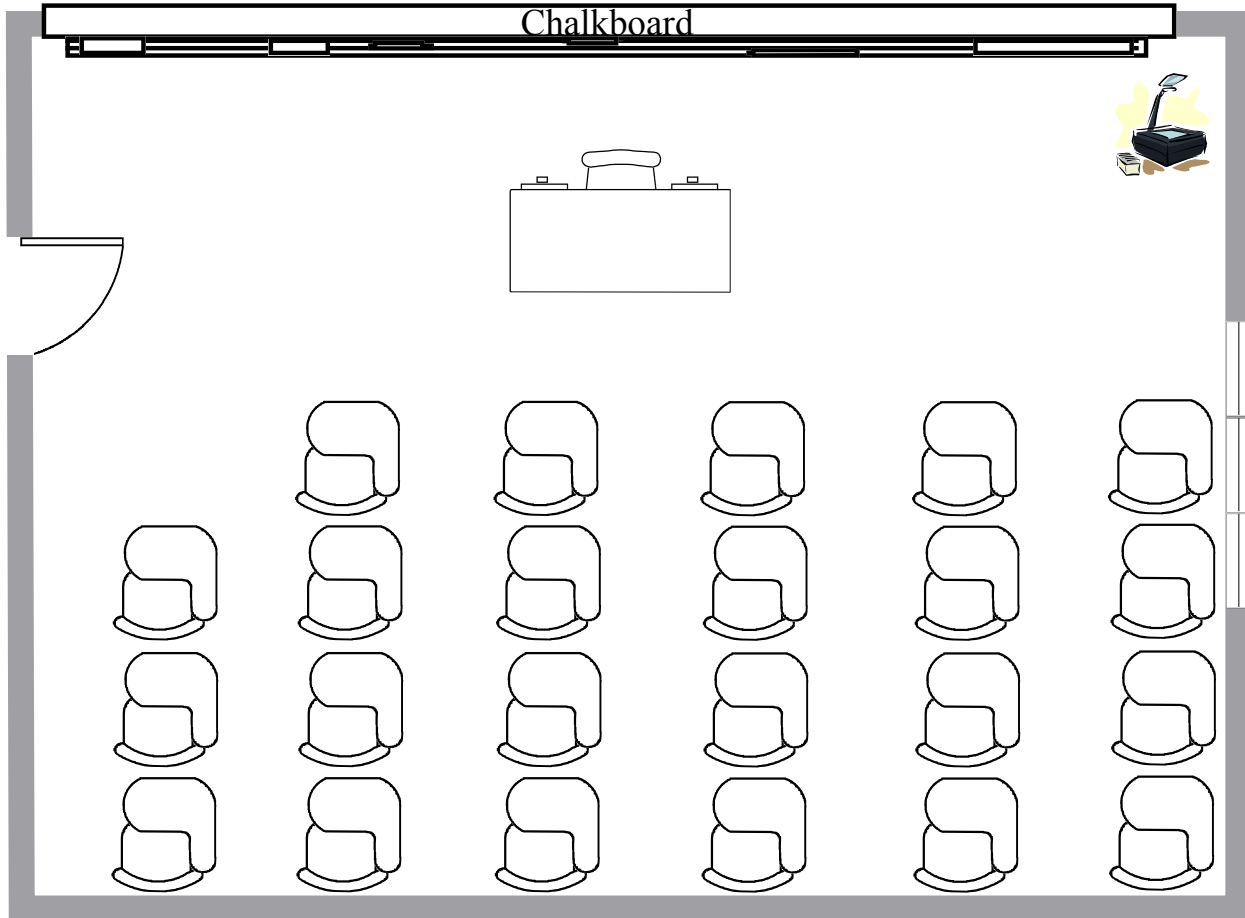

# Cupples I Room 216

Total Student Seating: 23