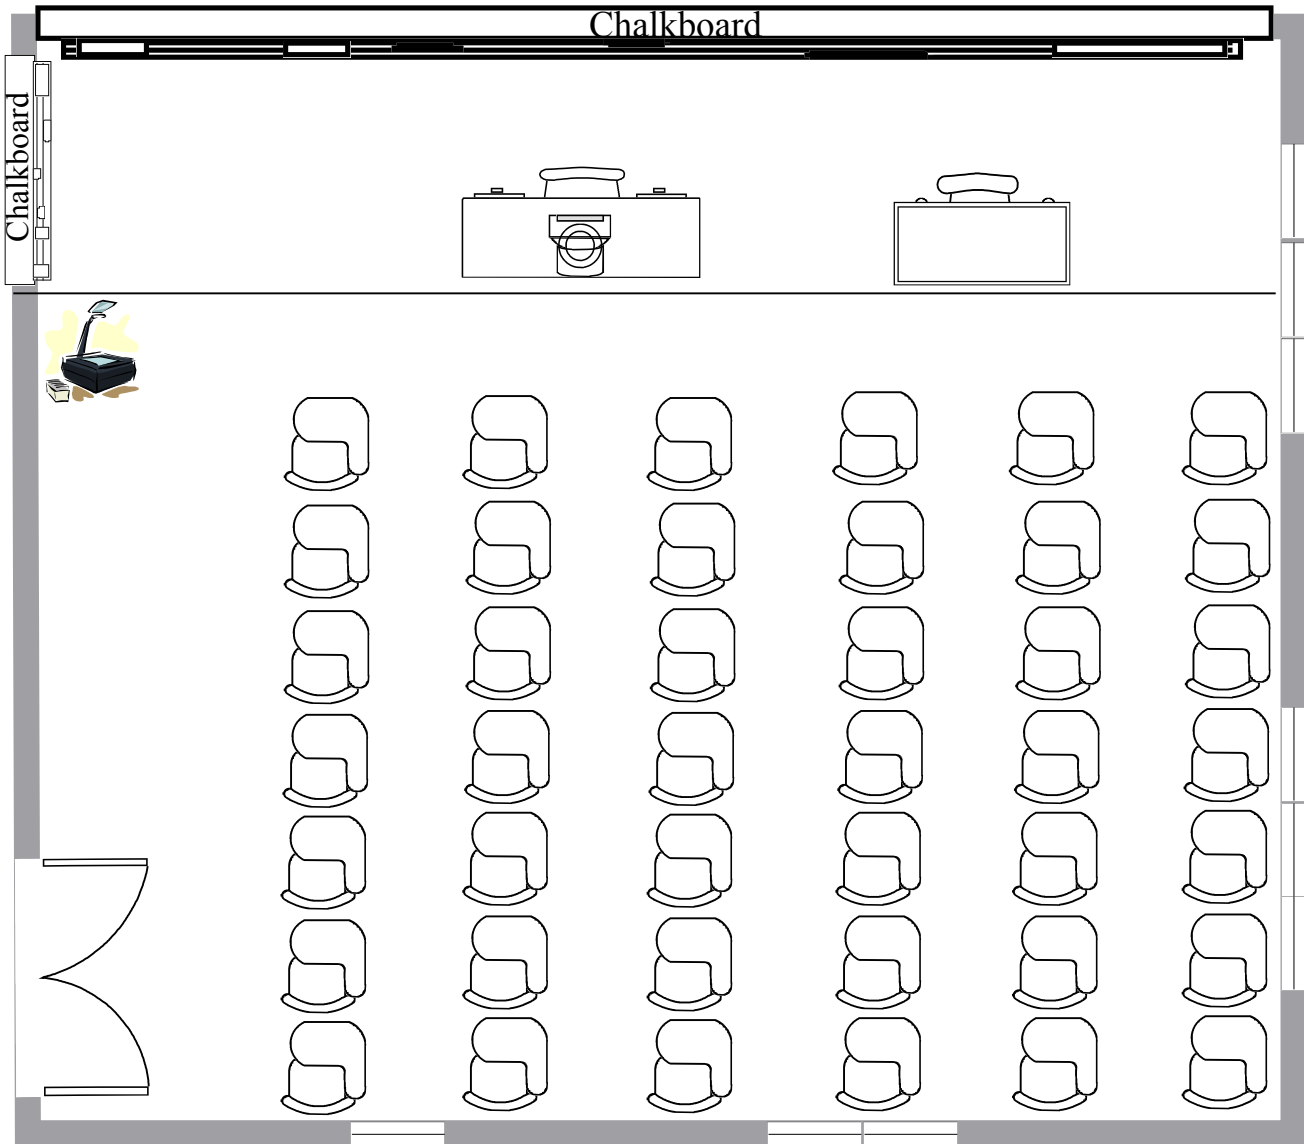

# Cupples I Room 215

Total Student Seating: 42