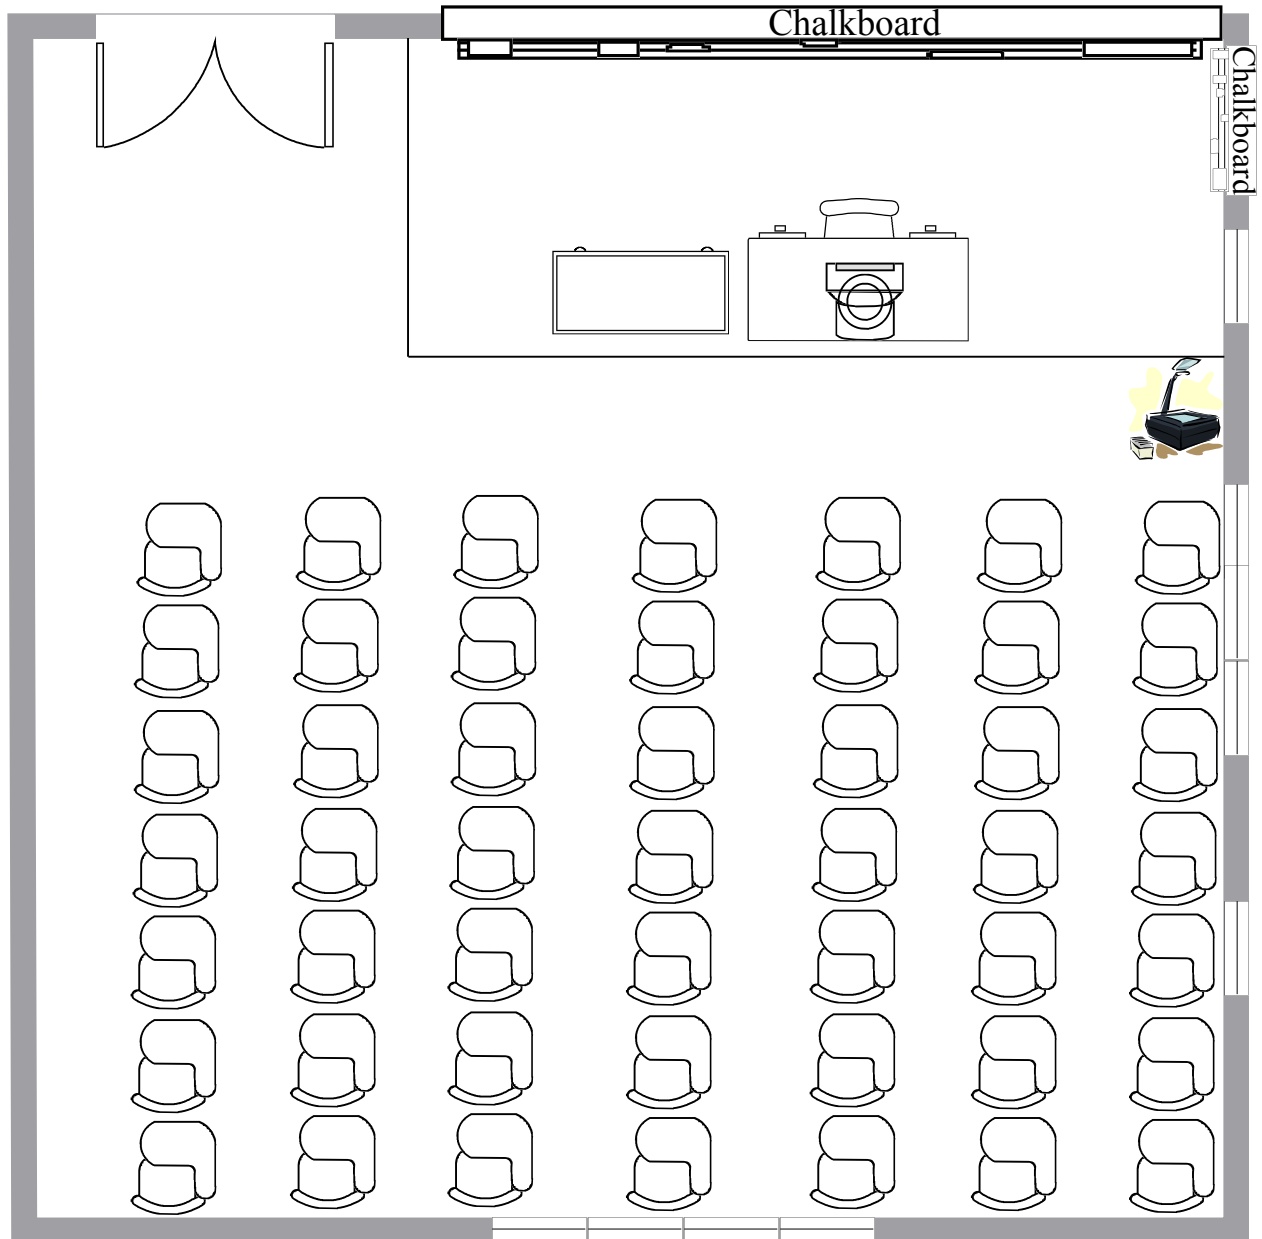

Cupples I Room 113

Total Student Seating: 49