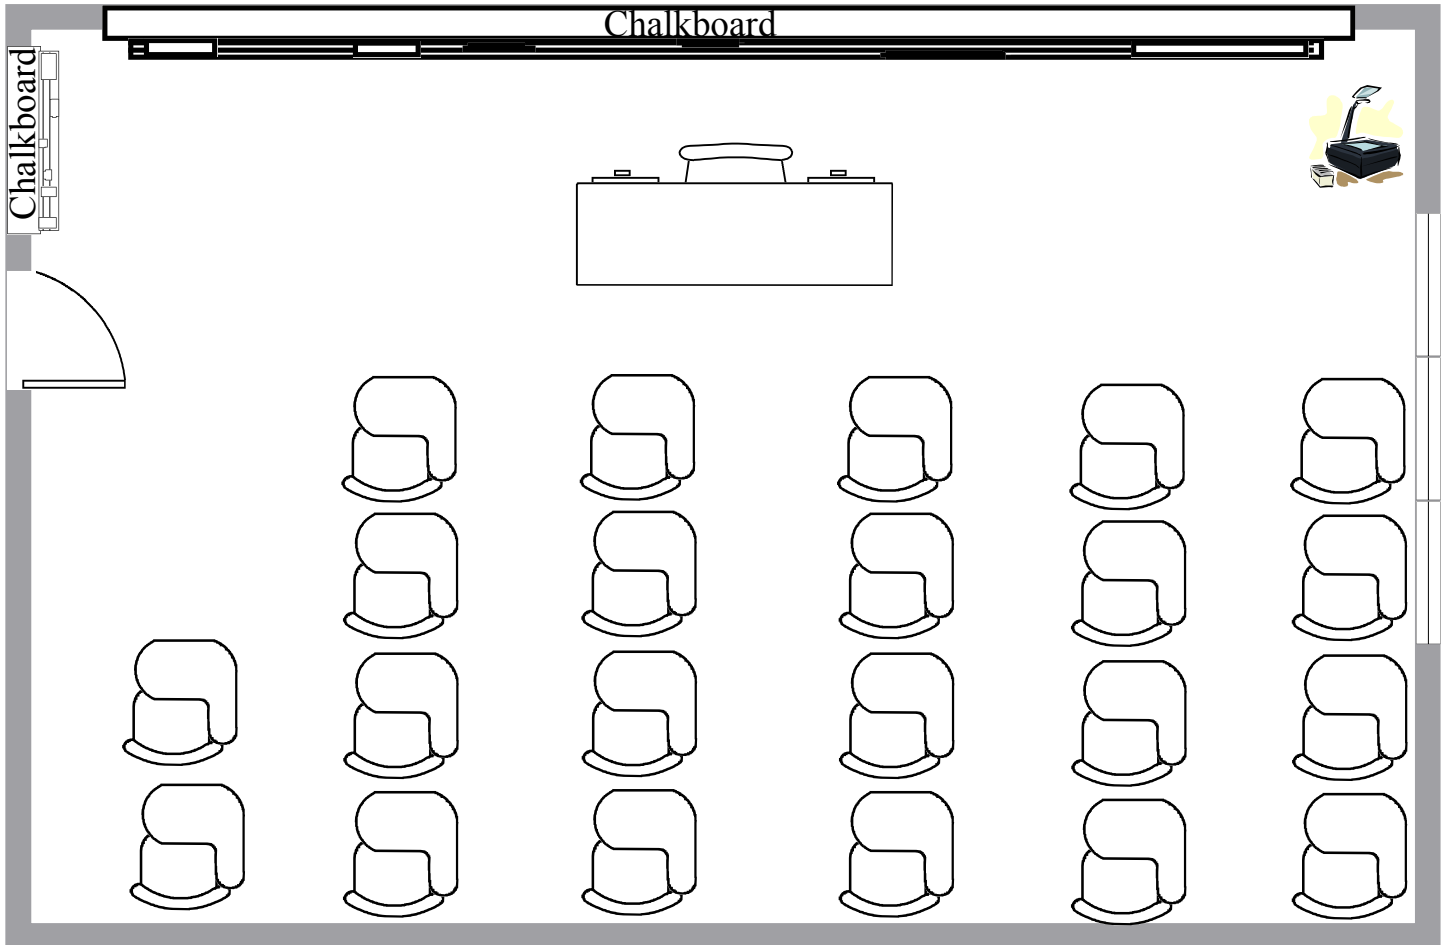

Cupples I Room 111

Total Student Seating: 22