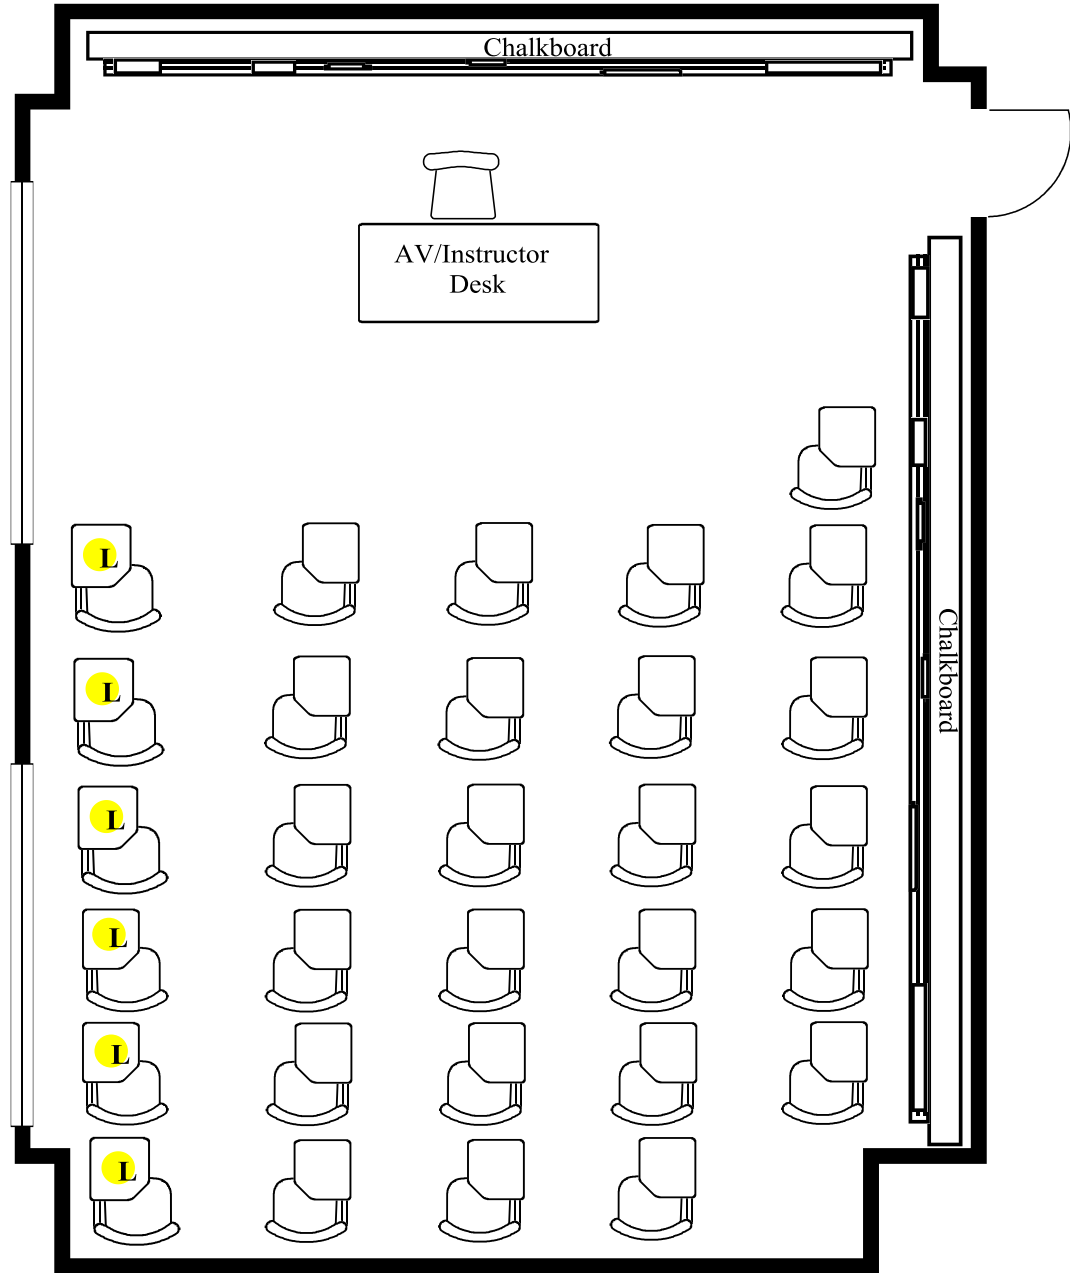

# Crow 205

**L** Left-Handed Desk

Total Student Seating: 30