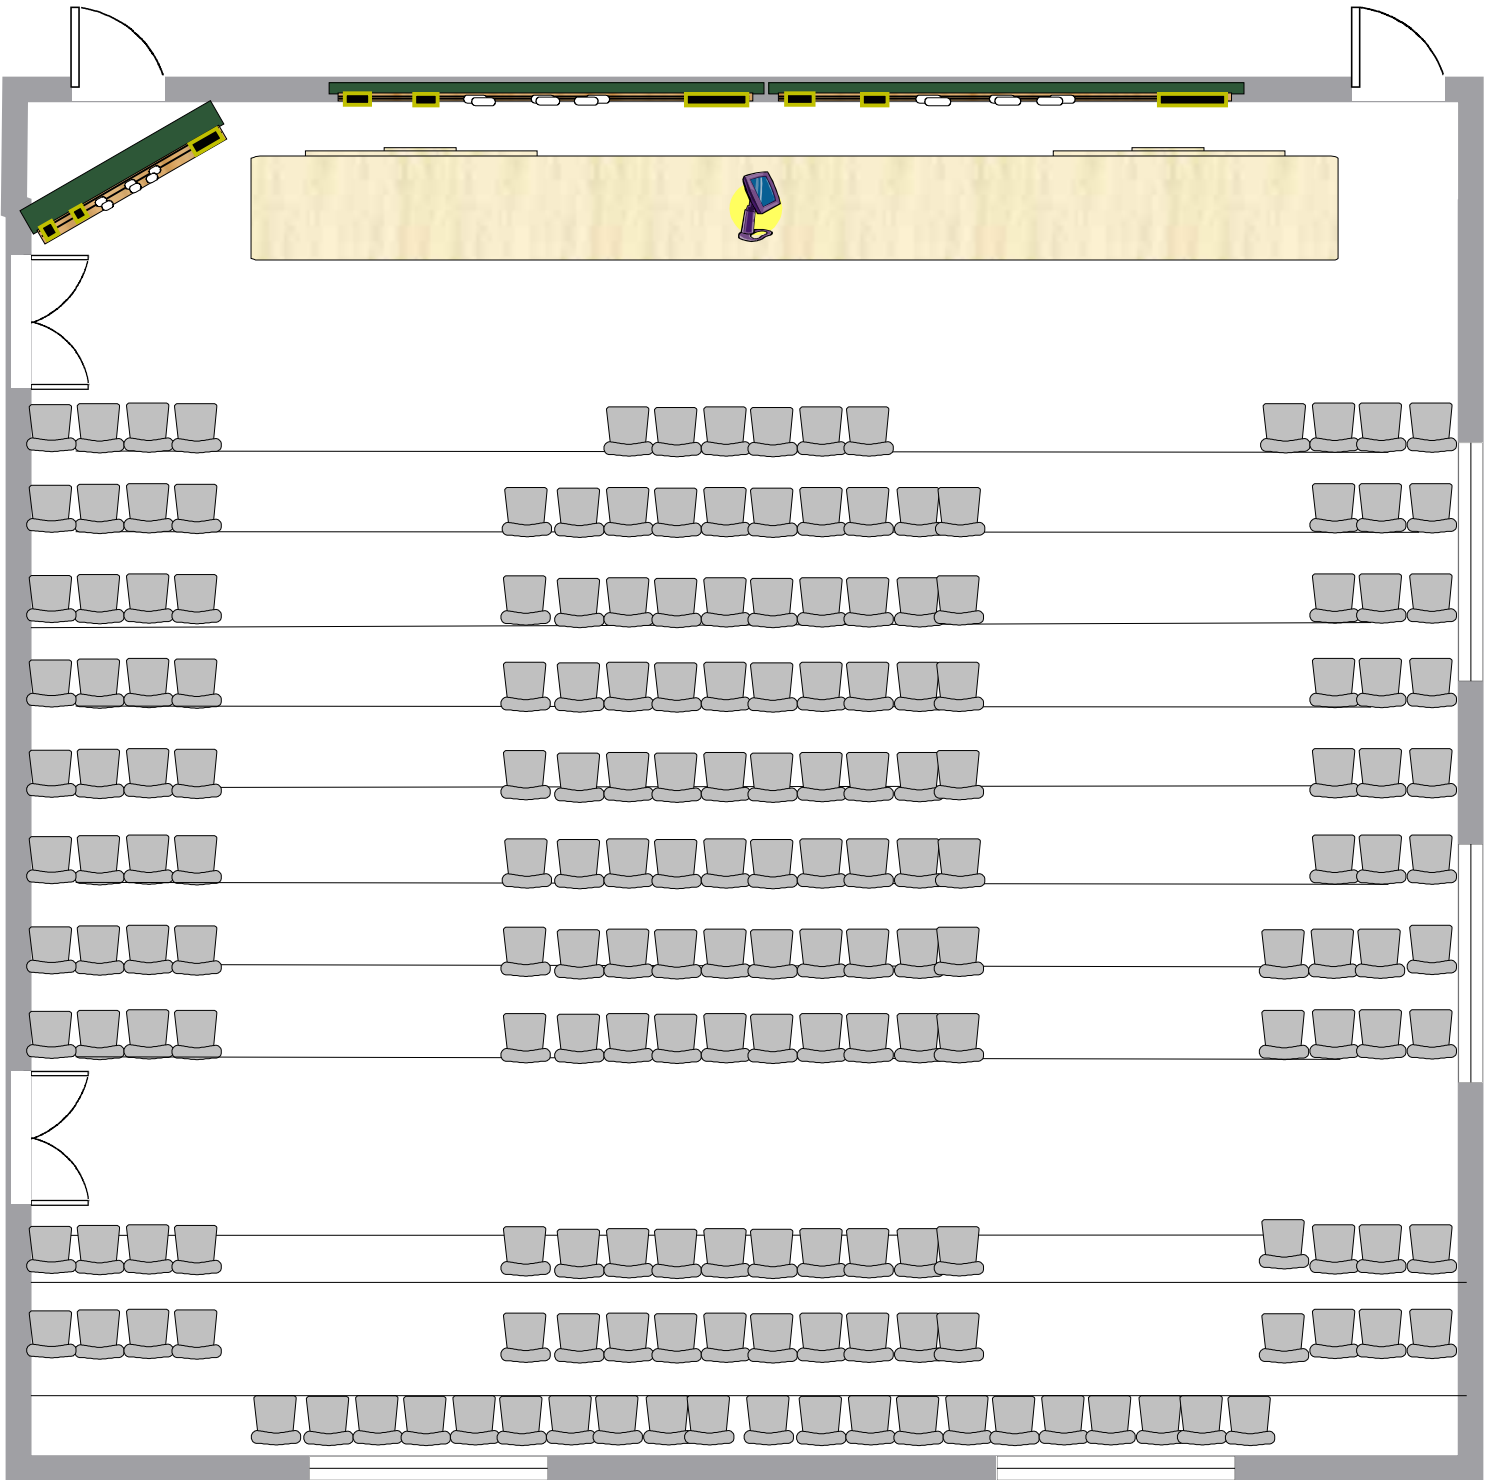

Crow 201

Total Student Seats: 192